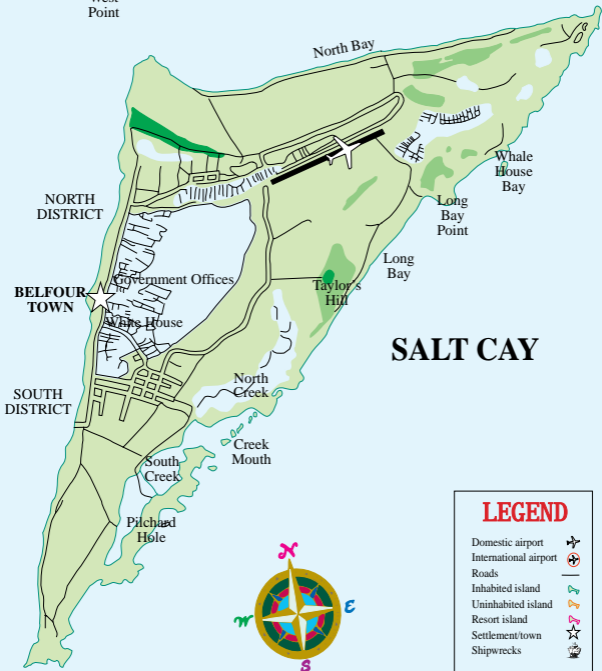

North
East
Point

North
West
Point

SALT CAY

LEGEND

- | | |
|-----------------------|--|
| Domestic airport | |
| International airport | |
| Roads | |
| Inhabited island | |
| Uninhabited island | |
| Resort island | |
| Settlement/town | |
| Shipwrecks | |