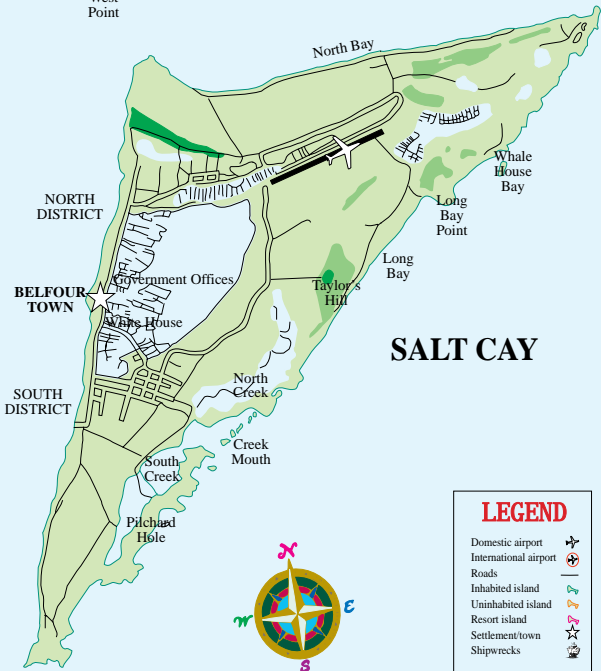

North
East
Point

North
West
Point

SALT CAY

LEGEND

- | | |
|-----------------------|--|
| Domestic airport | |
| International airport | |
| Roads | |
| Inhabited island | |
| Uninhabited island | |
| Resort island | |
| Settlement/town | |
| Shipwrecks | |